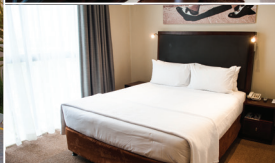

## RATES

All Suite on 14th in Fairlands provides a welcome haven to both business & leisure guests. Situated just off the N1's 14th Avenue off-ramp, adjacent to the MTN head office and at the foot of the Northcliff rocky outcrops, it provides an excellent alternative for Johannesburg conferences and accommodation.

Rates (Bed & Breakfast) 1 January 2017 - 31 December 2017		
Two bedroom apartments	Single	R1 900
	Sharing pp	R1 300
	Child	R 650

The sharing rate is for one person per room, sharing the apartment with one more person.  
Child rates only applicable when sharing with an adult.  
All rates are inclusive of VAT.